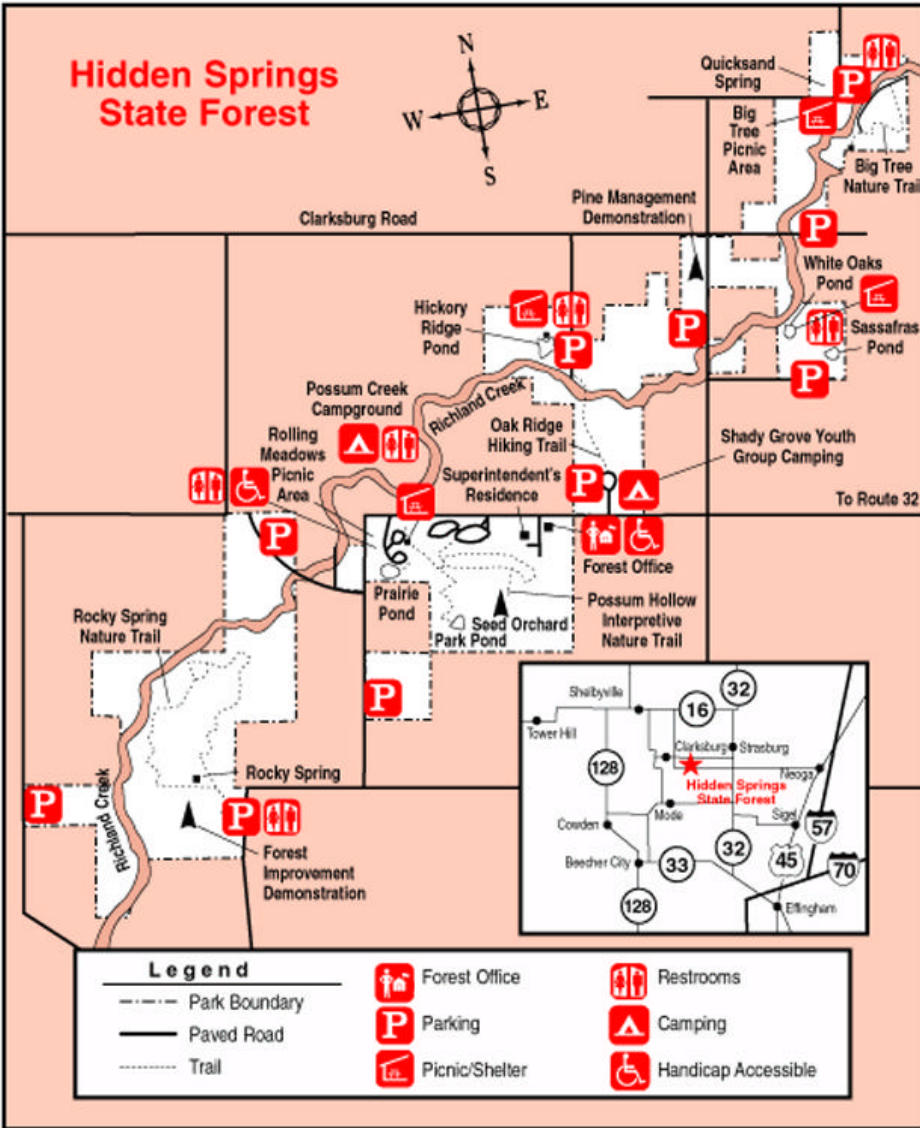

Hidden Springs State Forest

| Legend | | | |
|--------|---------------|--|---------------------|
| | Park Boundary | | Forest Office |
| | Paved Road | | Parking |
| | Trail | | Picnic/Shelter |
| | | | Restrooms |
| | | | Camping |
| | | | Handicap Accessible |