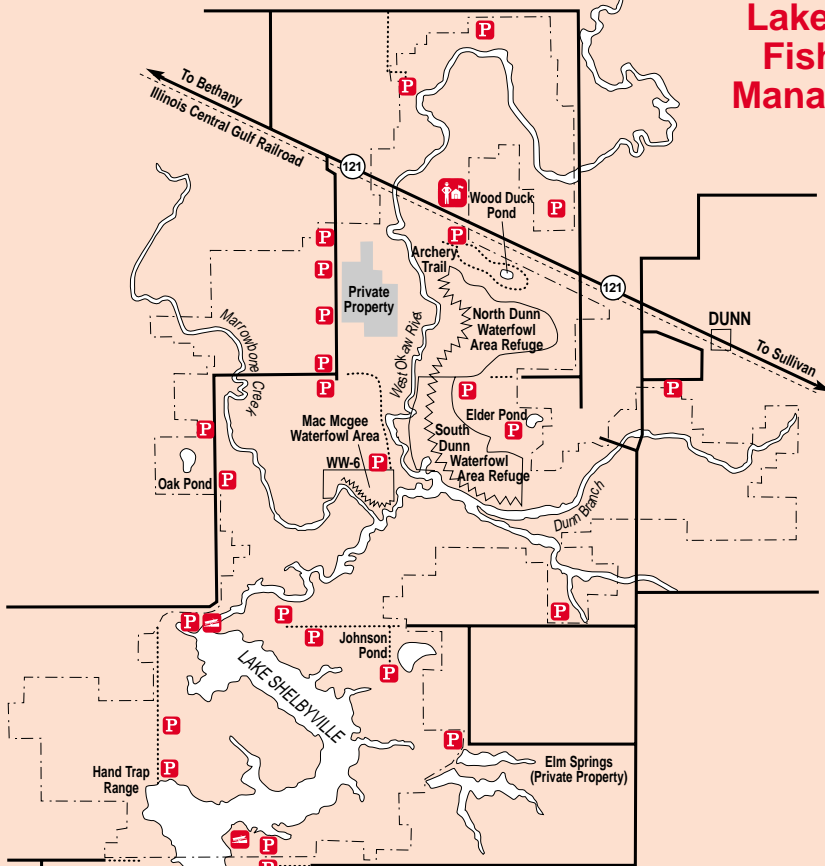

# Lake Shelbyville Fish & Wildlife Management Area

## West Okaw Fish & Wildlife Unit

## Kaskaskia Fish & Wildlife Unit

**Legend**

- Park Office
- Area Boundary
- Hiking & Archery Trails
- County Roads
- Waterfowl Check Station
- Parking Area
- Boat Ramp
- WWW Levee