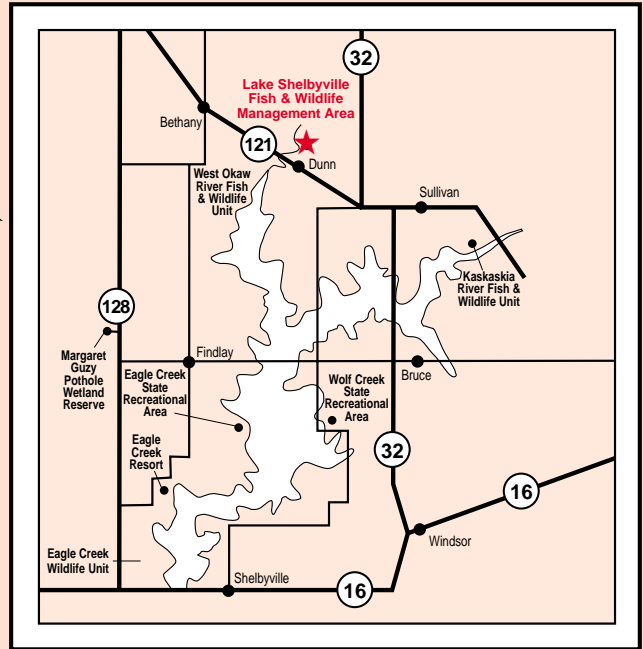

# Lake Shelbyville Fish & Wildlife Management Area

## West Okaw Fish & Wildlife Unit

## Kaskaskia Fish & Wildlife Unit

**Legend**

- Park Office
- Area Boundary
- Hiking & Archery Trails
- County Roads
- Waterfowl Check Station
- Parking Area
- Boat Ramp
- WWW Levee