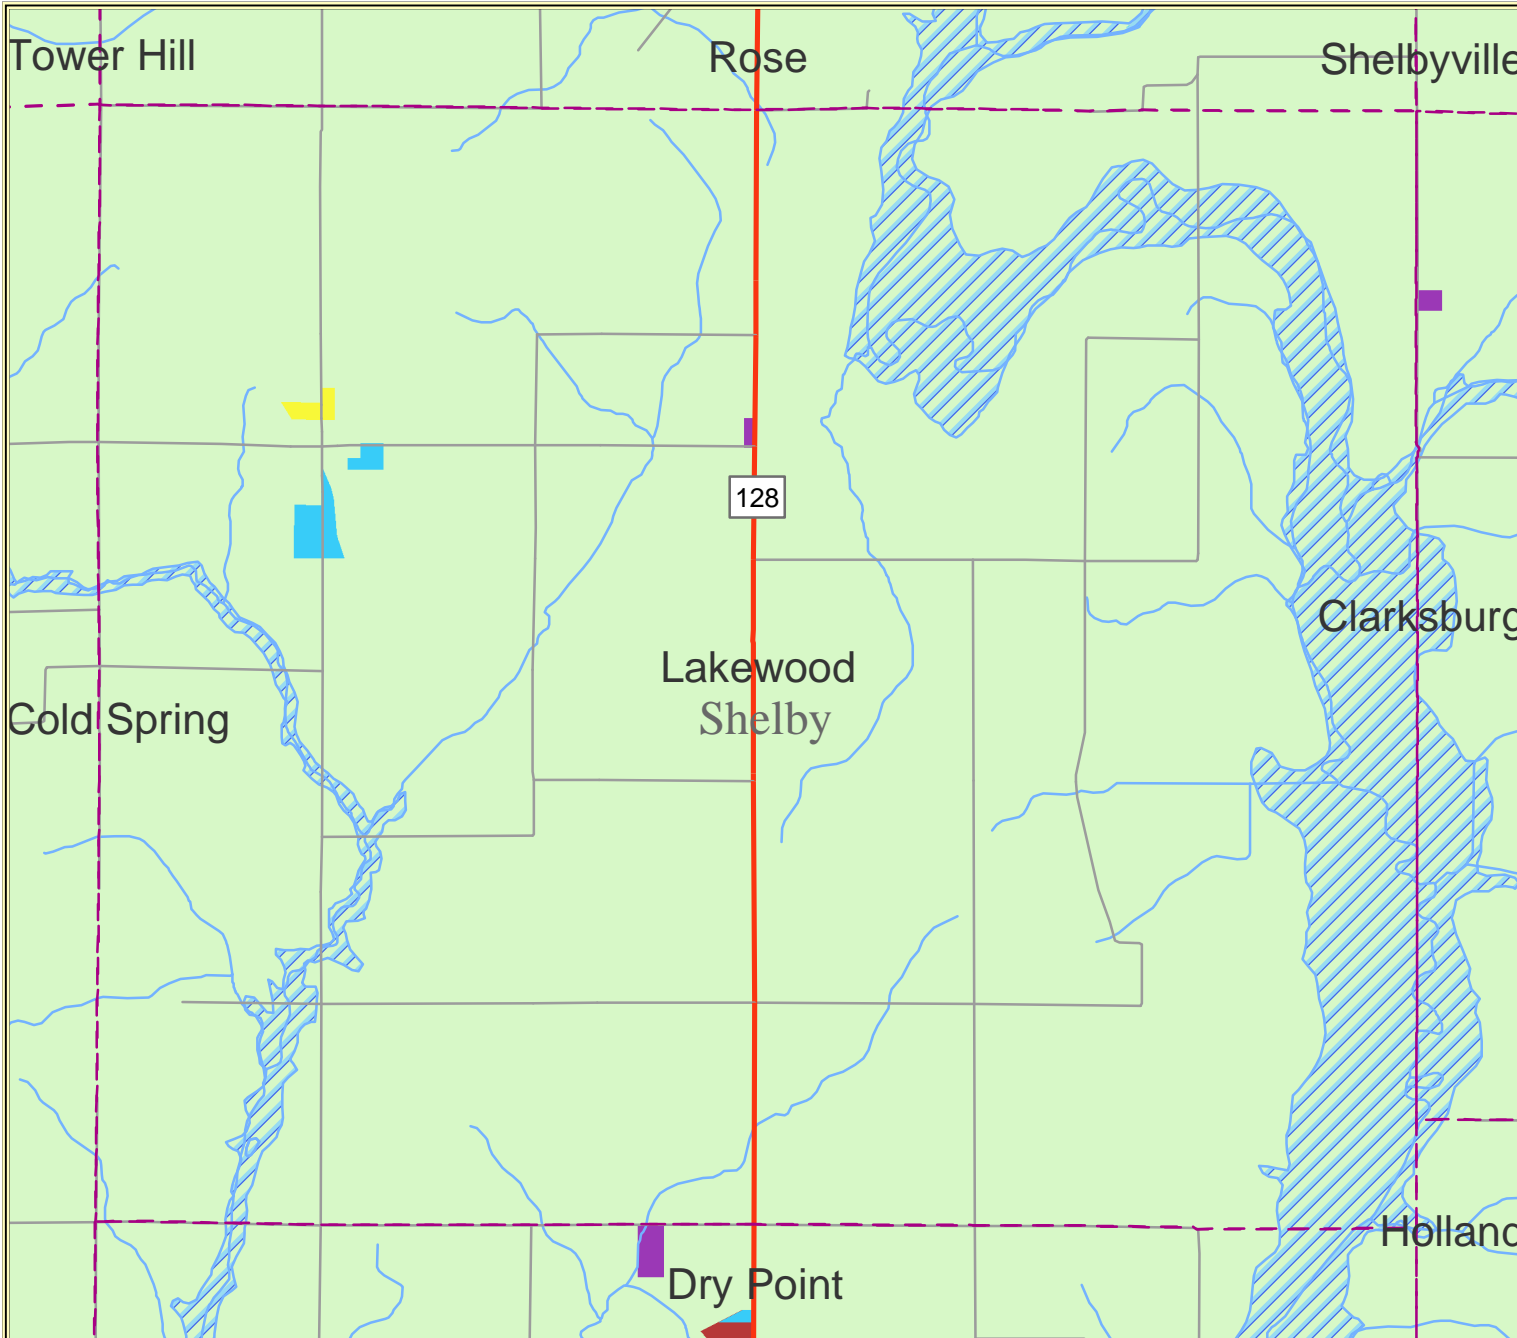

Lakewood, Shelby County, IL

Future Zoning

Legend

- | | |
|----------------------------|-------------------|
| A Agriculture | U.S. Highway |
| GB General Business | Interstate |
| GL Government Land | State Highway |
| I1 Industry | Major Street |
| R1 Single-Family Residence | Railroad |
| RR Rural Residence | Streams |
| FPO Flood Plain Overlay | City |
| Incorporated Community | Township Boundary |
| Lake | County Boundary |

1:55,000

Source: USGS, ISGS, ESRI, DURP, RockFord Map
 Created by: Yijie Zheng
 Shelby County Project Working Group
 Department of Urban & Regional Planning
 University of Illinois at Urbana-Champaign
 Date: March 2005
 Coordinate system: NAD 1983 StatePlane
 Illinois East FIPS 1201 Feet