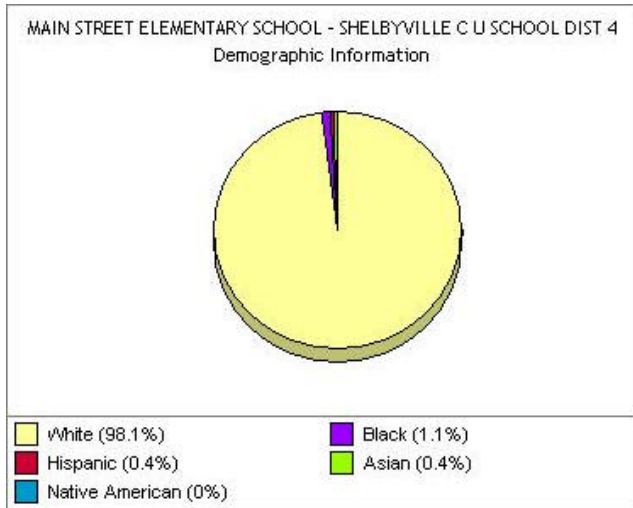

irc Interactive Illinois Report Card

County: **SHELBY**
 Locale: **Small Town**

- All Tests
- ISAT
- IMAGE
- IAA

[Just for the Kids](#) website provides information such as comparable schools and best practices for higher performance.

**School Administrator/
 Contact Information**

DENISE BENCE
 225 W MAIN ST
 SHELBYVILLE , IL 62565
 (217)774-4731

Avg. Teacher Salary:
 \$43,826

Avg. Teacher Experience:
 17.1 years

Per Pupil Spending:
 \$3,904