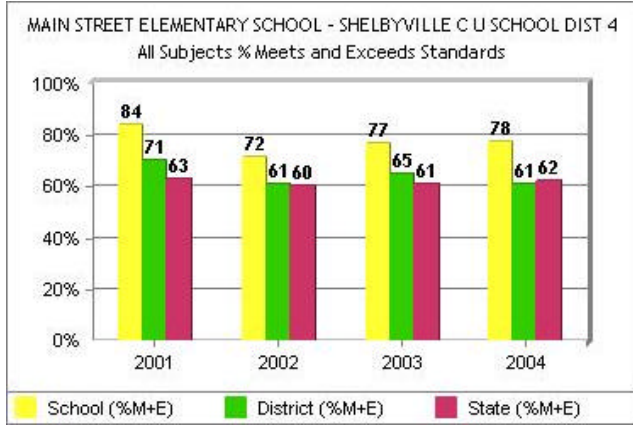

irc Interactive Illinois Report Card

County: **SHELBY**
 Locale: **Small Town**

- All Tests
- ISAT
- IMAGE
- IAA

[Just for the Kids](#) website provides information such as comparable schools and best practices for higher performance.

**School Administrator/
 Contact Information**

DENISE BENCE
 225 W MAIN ST
 SHELBYVILLE , IL 62565
 (217)774-4731

Avg. Teacher Salary:
 \$43,826

Avg. Teacher Experience:
 17.1 years

Per Pupil Spending:
 \$3,904