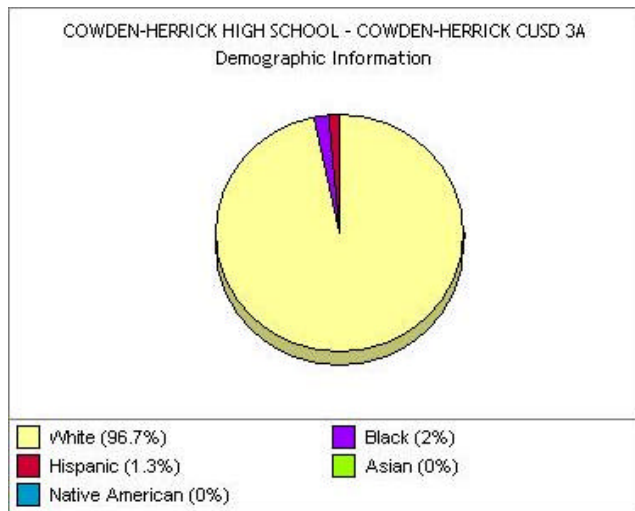

County: **SHELBY**

Locale: **Rural, Outside MSA**

- All Tests
- PSAE
- IMAGE
- IAA

Just for Kids website does not provide comparable school information for high school grades 9-12.

**School Administrator/  
Contact Information**