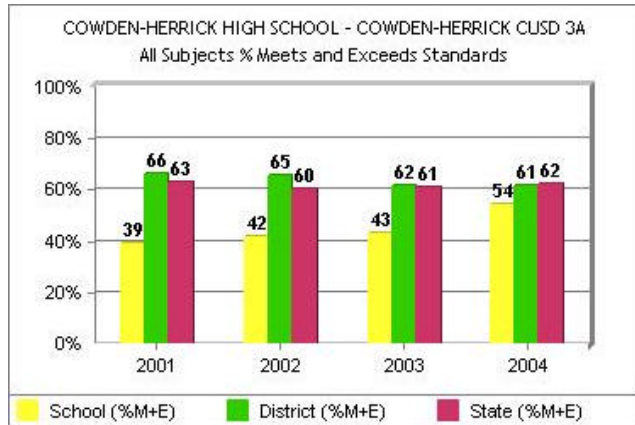

County: **SHELBY**

Locale: **Rural, Outside MSA**

- All Tests
- PSAE
- IMAGE
- IAA

Just for Kids website does not provide comparable school information for high school grades 9-12.

**School Administrator/  
Contact Information**