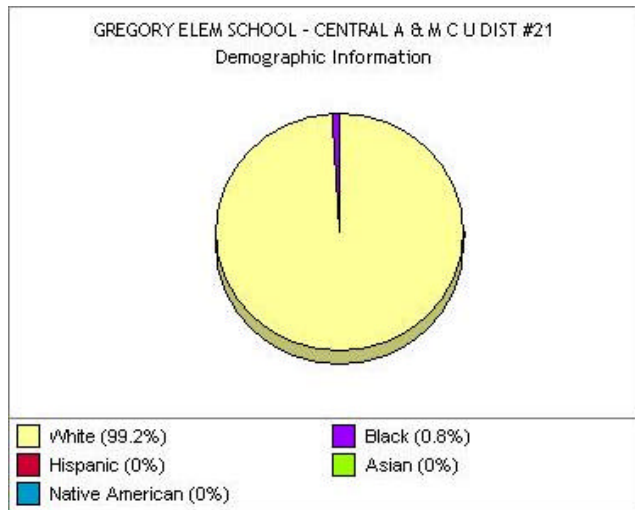

County: **SHELBY**

Locale: **Rural, Outside MSA**

- All Tests
- ISAT
- IMAGE
- IAA

[Just for the Kids](#) website provides information such as comparable schools and best practices for higher performance.

**School Administrator/
Contact Information**

LINDA ABELL
221 EAST PINE ST
MOWEAQUA , IL 62550
(217)768-3860

Avg. Teacher Salary:
\$44,372

Avg. Teacher Experience:
17.2 years

Per Pupil Spending:
\$4,441

Low Income:
23 %