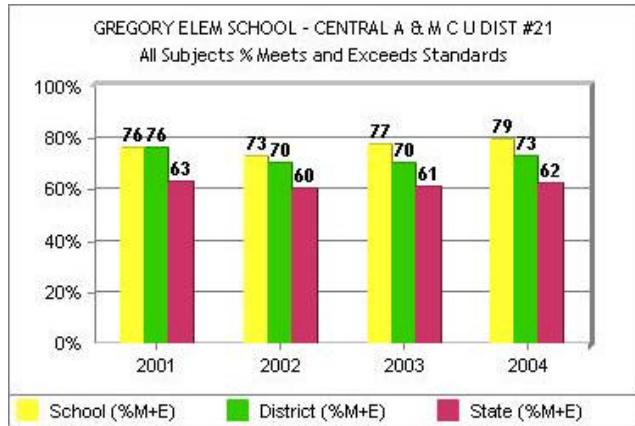

County: **SHELBY**

Locale: **Rural, Outside MSA**

- All Tests
- ISAT
- IMAGE
- IAA

[Just for the Kids](#) website provides information such as comparable schools and best practices for higher performance.

**School Administrator/
Contact Information**

LINDA ABELL
221 EAST PINE ST
MOWEAQUA , IL 62550
(217)768-3860

Avg. Teacher Salary:
\$44,372

Avg. Teacher Experience:
17.2 years

Per Pupil Spending:
\$4,441

Low Income:
23 %