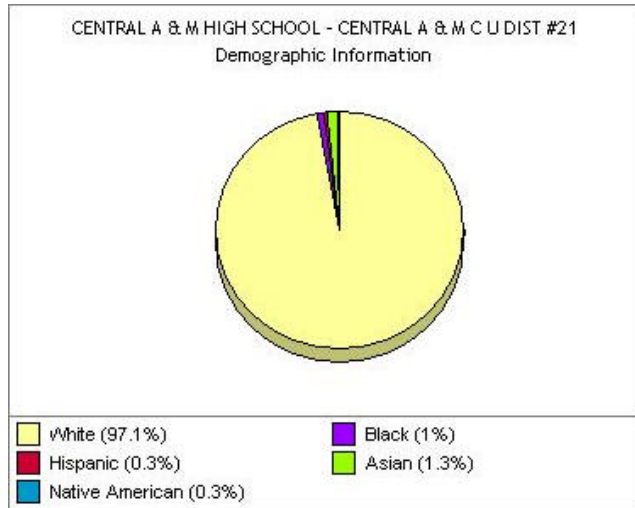

County: **SHELBY**

Locale: **Rural, Outside MSA**

- All Tests
- PSAE
- IMAGE
- IAA

Just for Kids website does not provide comparable school information for high school grades 9-12.

**School Administrator/  
Contact Information**

ROBERT SMITH  
229 EAST PINE ST  
MOWEAQUA , IL 62550  
(217)768-3866

**Avg. Teacher Salary:**  
\$44,372

**Avg. Teacher Experience:**  
17.2 years

**Per Pupil Spending:**  
\$4,441

**Low Income:**  
25 %