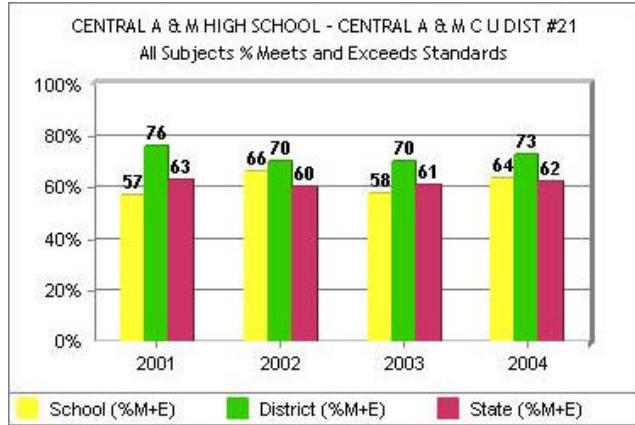

County: **SHELBY**

Locale: **Rural, Outside MSA**

- All Tests
- PSAE
- IMAGE
- IAA

Just for Kids website does not provide comparable school information for high school grades 9-12.

**School Administrator/  
Contact Information**

ROBERT SMITH  
229 EAST PINE ST  
MOWEAQUA , IL 62550  
(217)768-3866

**Avg. Teacher Salary:**  
\$44,372

**Avg. Teacher Experience:**  
17.2 years

**Per Pupil Spending:**  
\$4,441

**Low Income:**  
25 %