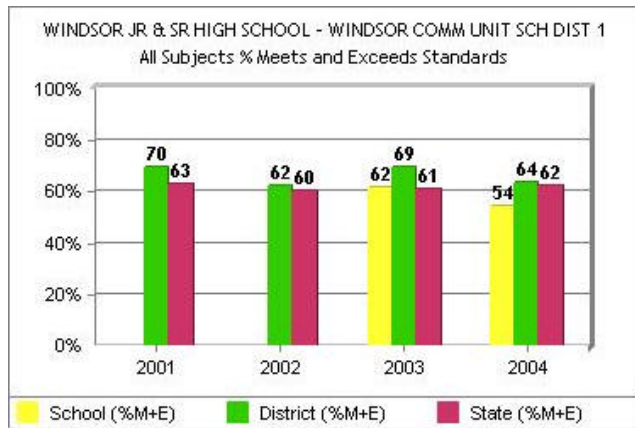

County: **SHELBY**

Locale: -

- All Tests
- ISAT
- PSAE
- IMAGE
- IAA

[Just for the Kids](#) website provides information such as comparable schools and best practices for higher performance.

**School Administrator/
Contact Information**