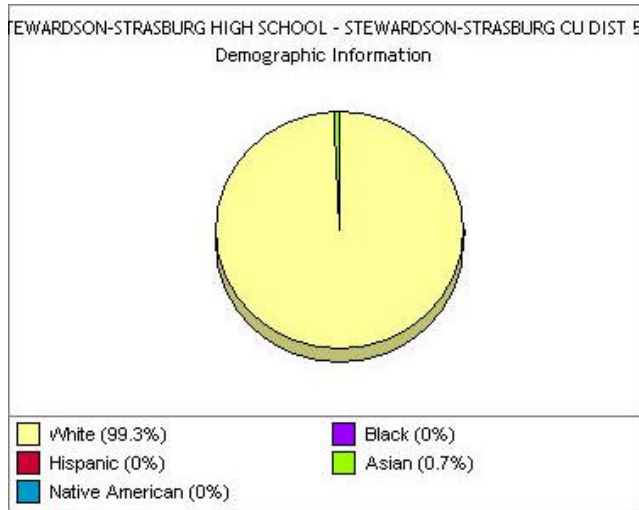

County: **SHELBY**
 Locale: **Rural, Outside MSA**

- All Tests
- PSAE
- IMAGE
- IAA

Just for Kids website does not provide comparable school information for high school grades 9-12.

**School Administrator/
 Contact Information**