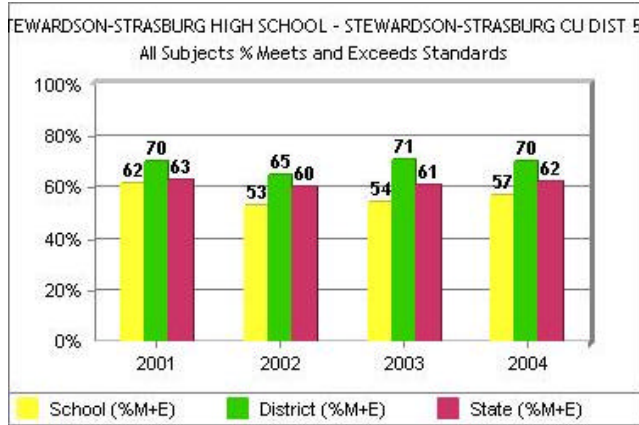

County: **SHELBY**
 Locale: **Rural, Outside MSA**

- All Tests
- PSAE
- IMAGE
- IAA

Just for Kids website does not provide comparable school information for high school grades 9-12.

**School Administrator/
 Contact Information**