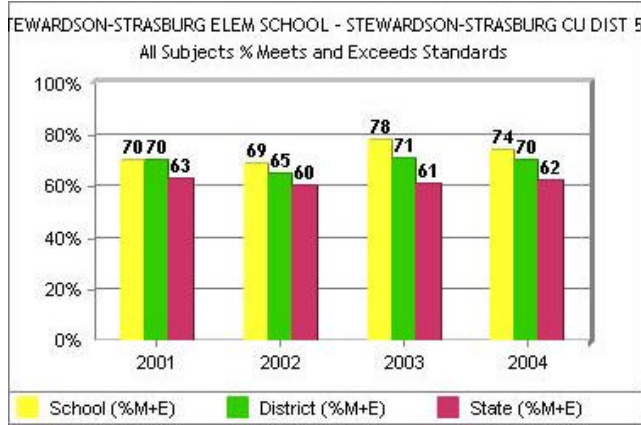

County: **SHELBY**

Locale: **Rural, Outside MSA**

- All Tests
- ISAT
- IMAGE
- IAA

[Just for the Kids](#) website provides information such as comparable schools and best practices for higher performance.