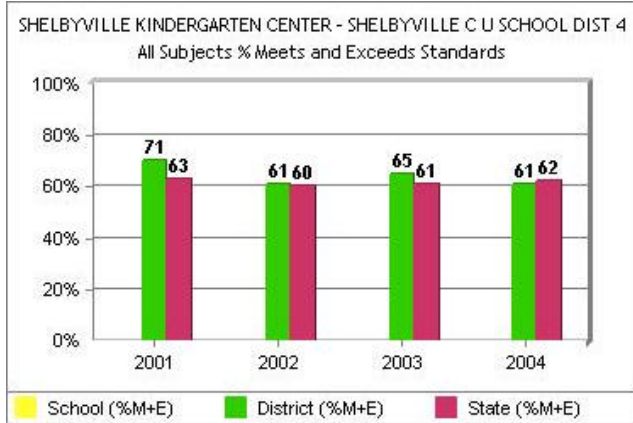

County: **SHELBY**  
 Locale: **Small Town**

- All Tests
- IMAGE
- IAA

[Just for the Kids](#) website provides information such as comparable schools and best practices for higher performance.

**School Administrator/  
 Contact Information**