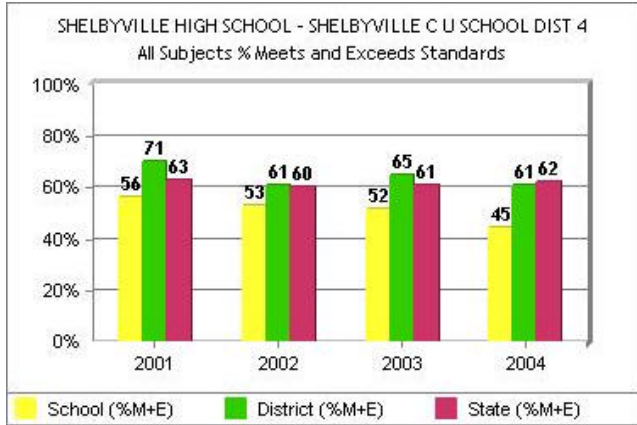

County: **SHELBY**
 Locale: **Small Town**

- All Tests
- PSAE
- IMAGE
- IAA

Just for Kids website does not provide comparable school information for high school grades 9-12.

**School Administrator/
 Contact Information**
 RANDY NILES
 1001 W NORTH 6TH ST
 SHELBYVILLE , IL 62565
 (217)774-3926