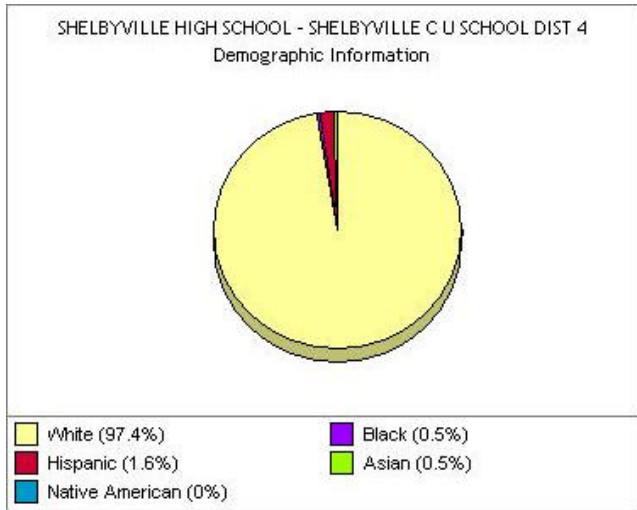

County: **SHELBY**
 Locale: **Small Town**

- All Tests
- PSAE
- IMAGE
- IAA

Just for Kids website does not provide comparable school information for high school grades 9-12.

**School Administrator/
 Contact Information**
 RANDY NILES
 1001 W NORTH 6TH ST
 SHELBYVILLE , IL 62565
 (217)774-3926