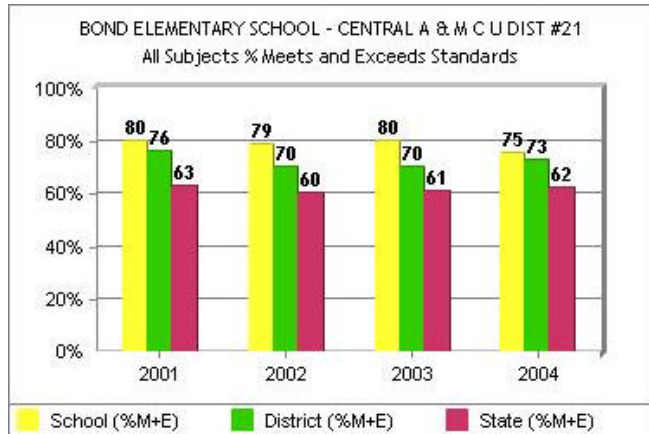

irc Interactive Illinois Report Card

- All Tests
- ISAT
- IMAGE
- IAA

County: **SHELBY**
Locale: **Rural, Outside MSA**

[Just for the Kids](#) website provides information such as comparable schools and best practices for higher performance.