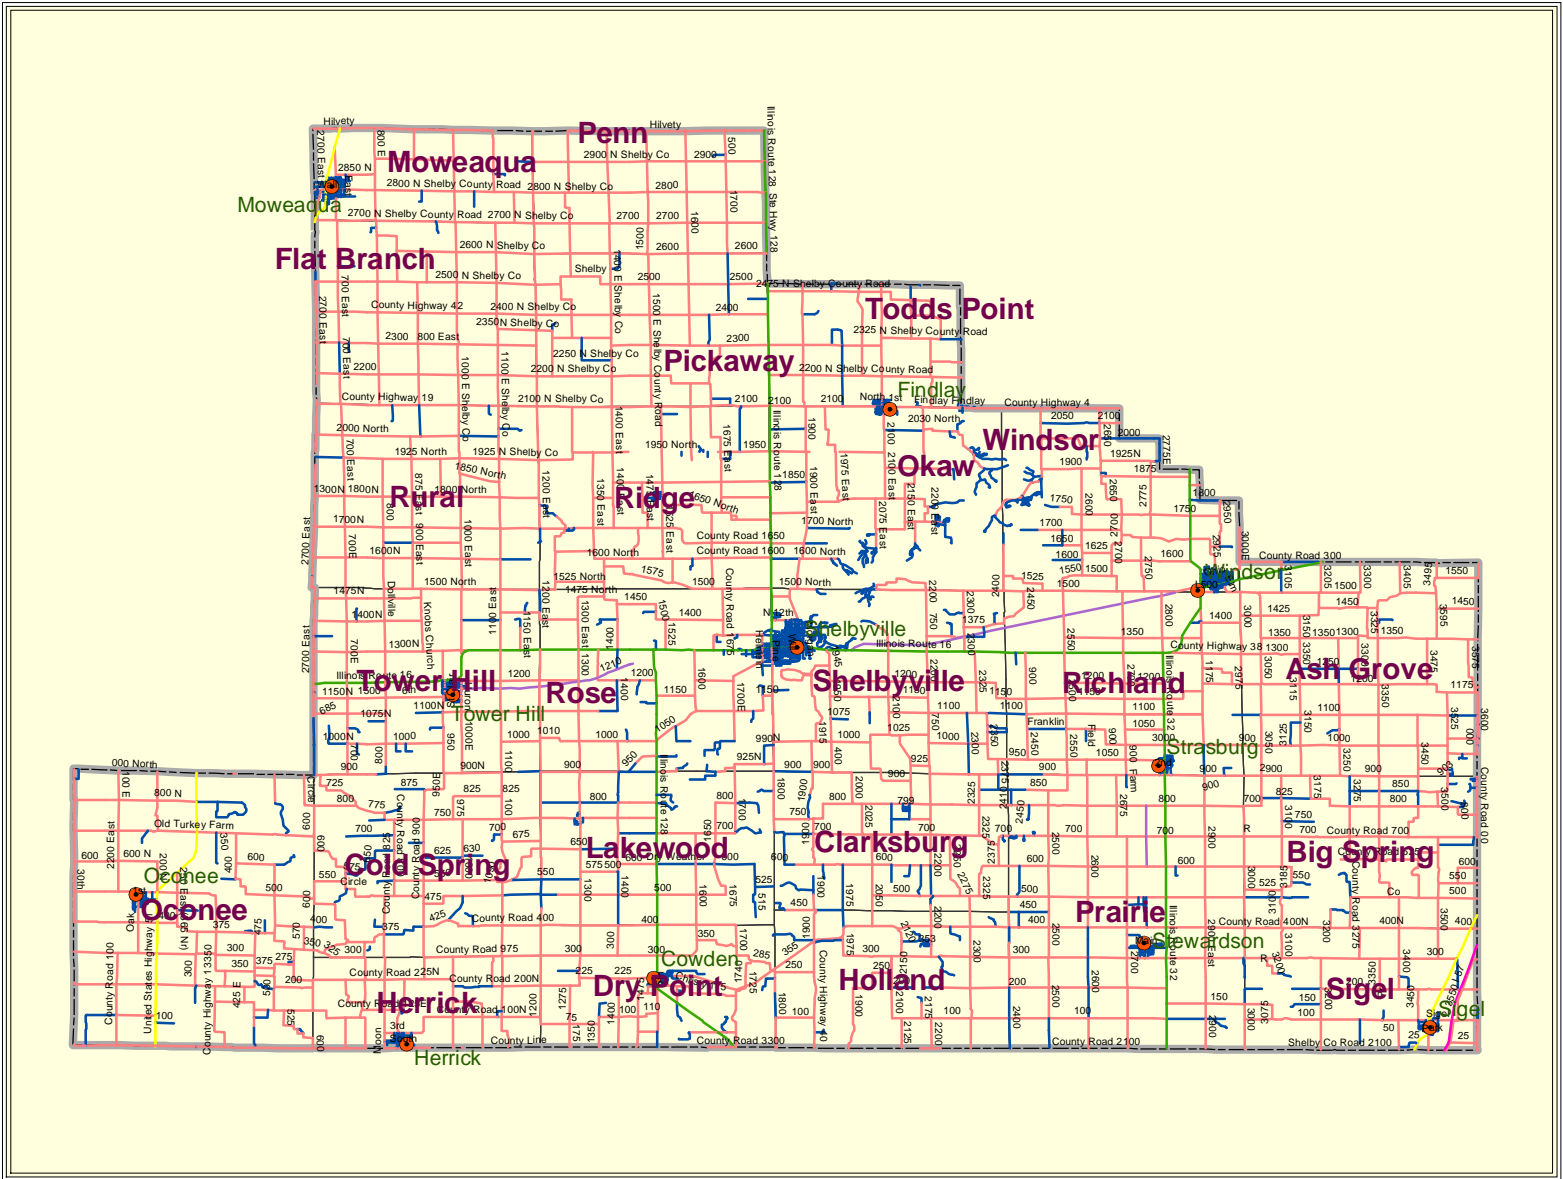

Shelby County, IL

Roads

	County boundary	Roadclassification		State Highway
	Township		Interstate	Road
	Town		US Highway	Street
				Trail

Source: ESRI, ISGS, DURP
 Created by: Yijie Zheng
 Department of Urban & Regional Planning
 University of Illinois
 Date: July 20, 2004