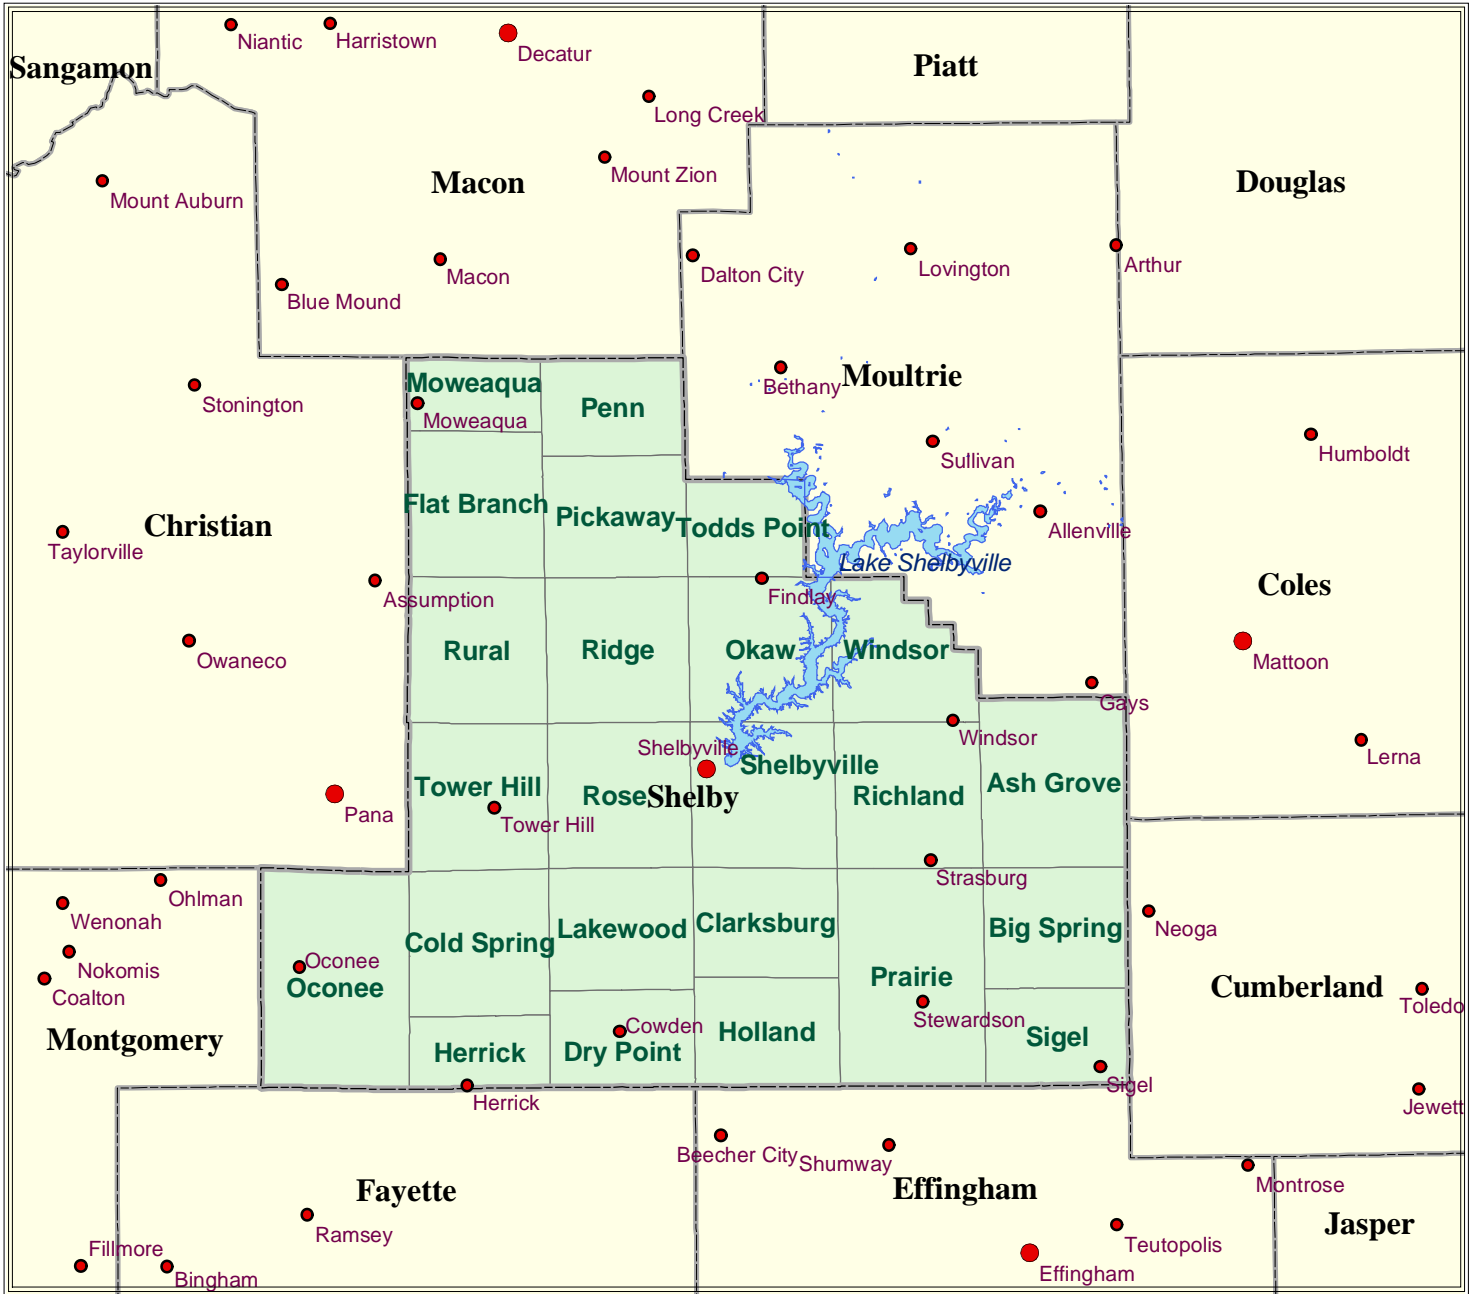

# Shelby County, Illinois

-  County Boundary
-  Township
-  Towns
-  Lake

Source: ESRI, ISGS, USGS  
 Created by: Yijie Zheng  
 Department of Urban & Regional Planning  
 University of Illinois  
 Date: August 30, 2004