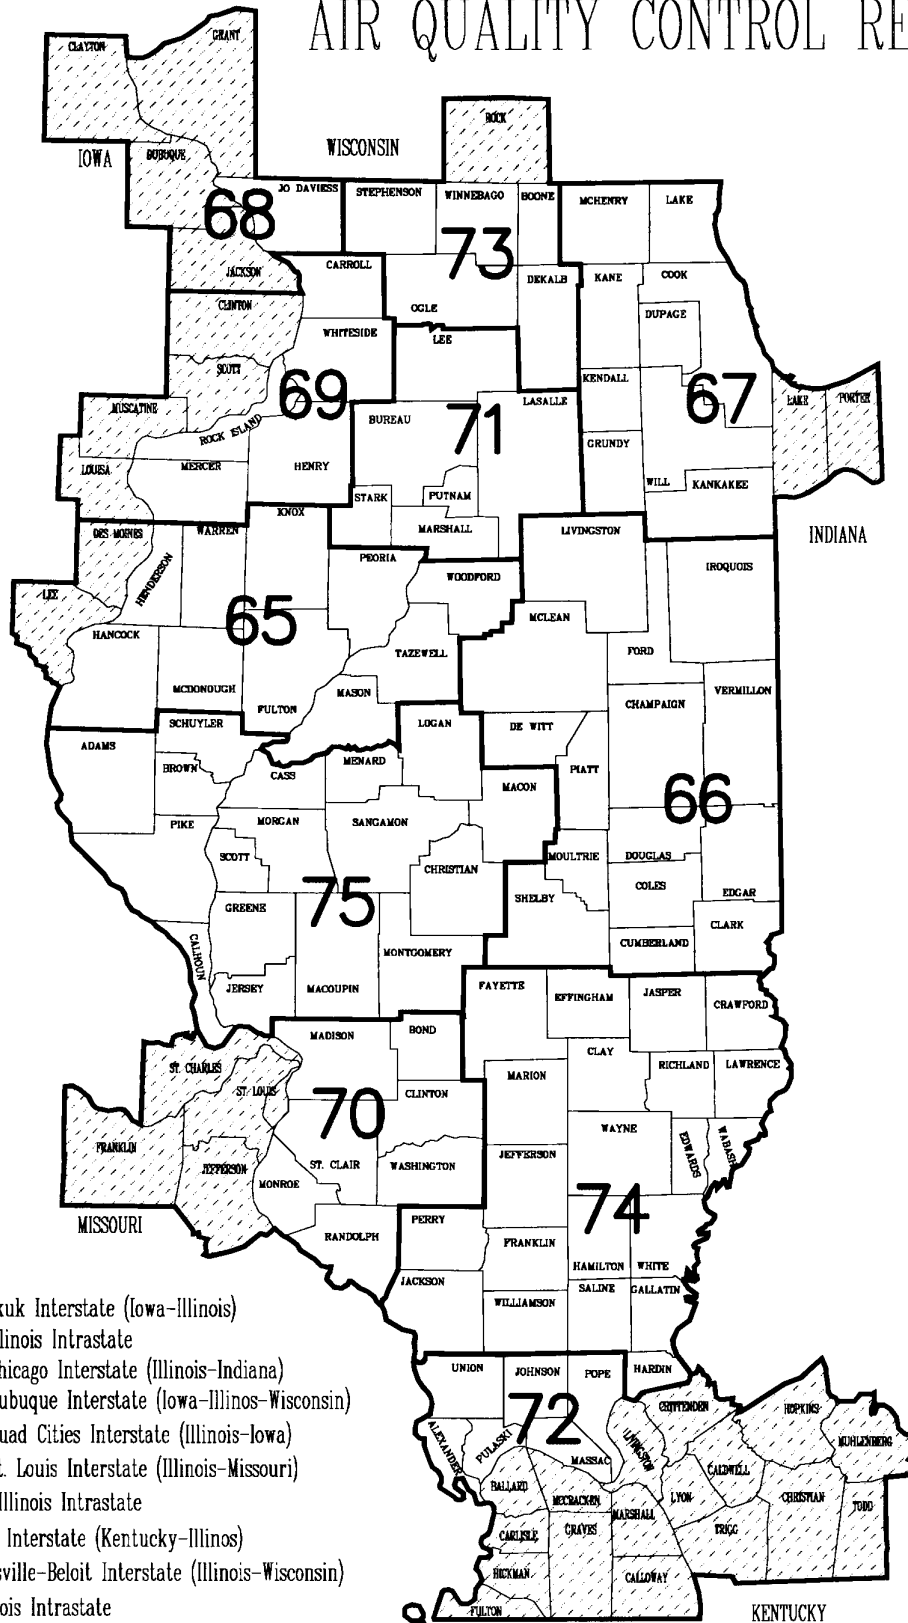

AIR QUALITY CONTROL REGIONS

- 65 - Burlington-Keokuk Interstate (Iowa-Illinois)
- 66 - East Central Illinois Intrastate
- 67 - Metropolitan Chicago Interstate (Illinois-Indiana)
- 68 - Metropolitan Dubuque Interstate (Iowa-Illinois-Wisconsin)
- 69 - Metropolitan Quad Cities Interstate (Illinois-Iowa)
- 70 - Metropolitan St. Louis Interstate (Illinois-Missouri)
- 71 - North Central Illinois Intrastate
- 72 - Paducah-Cairo Interstate (Kentucky-Illinois)
- 73 - Rockford-Janesville-Beloit Interstate (Illinois-Wisconsin)
- 74 - Southeast Illinois Intrastate
- 75 - West Central Illinois Intrastate